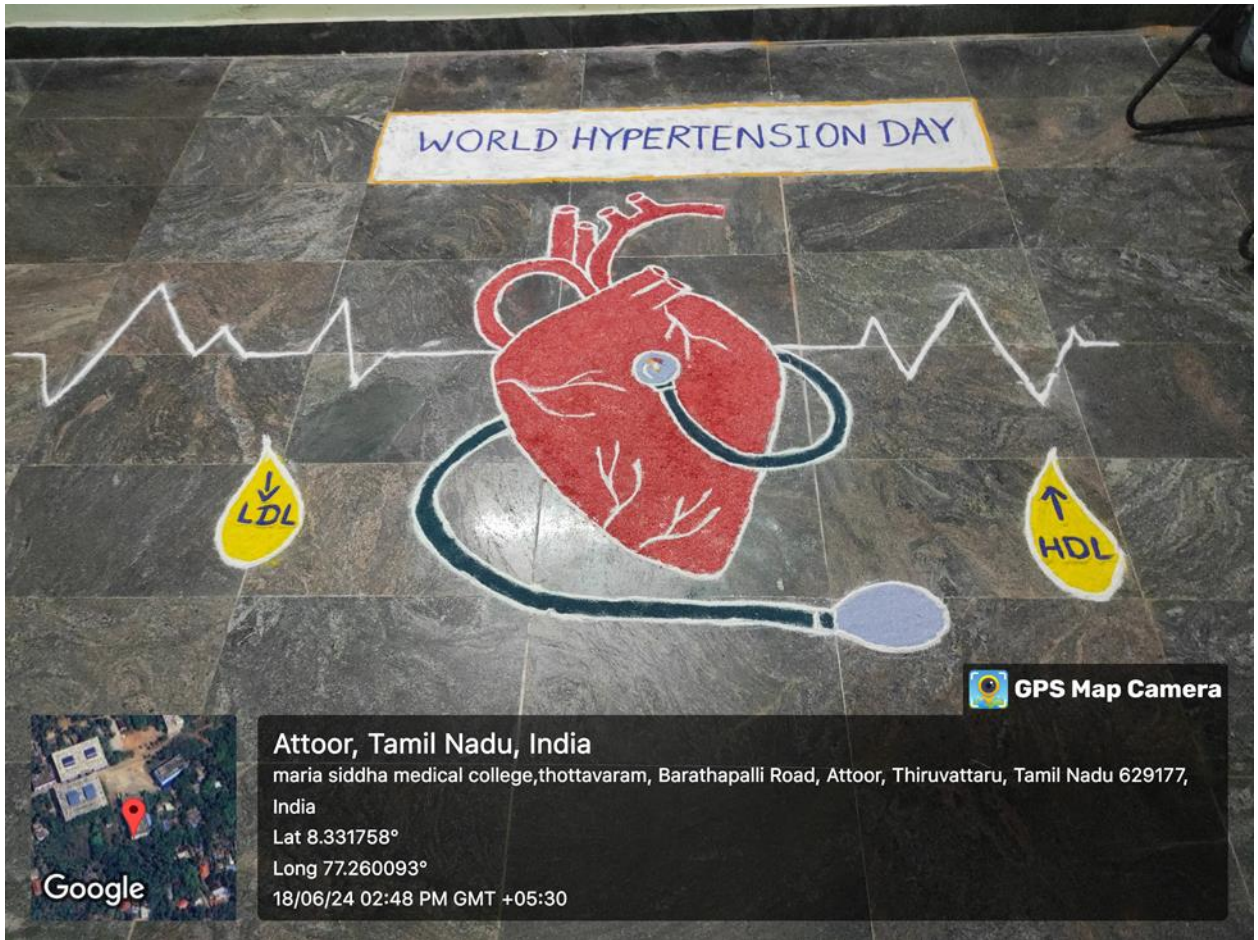

**MARIA SIDDHA MEDICAL COLLEGE AND HOSPITAL**  
**WORLD HYPERTENSION DAY**

**World Hypertension Day** is observed every 17 May to raise awareness, prevention, early detection and control.

On the occasion of World High Blood Pressure Day, **Maria Siddha Medical College and Hospital**, we are planning to conduct various competitions such as awareness program among public, pledge taking, BP monitoring in nearby public places, chart preparation for students, slogan, quiz, reels making, Short Film, Memes from 10.06.2024 to 14.06.2024.

### **Memes Making:**

1<sup>st</sup> Prize: Shastee. K.E.H (Final Professional)

2<sup>nd</sup> Prize: Mythra N ((Final Professional)

MARIA SIDDHA MEDICAL COLLEGE AND HOSPITAL  
WORLD HYPERTENSION DAY 18.06.2024