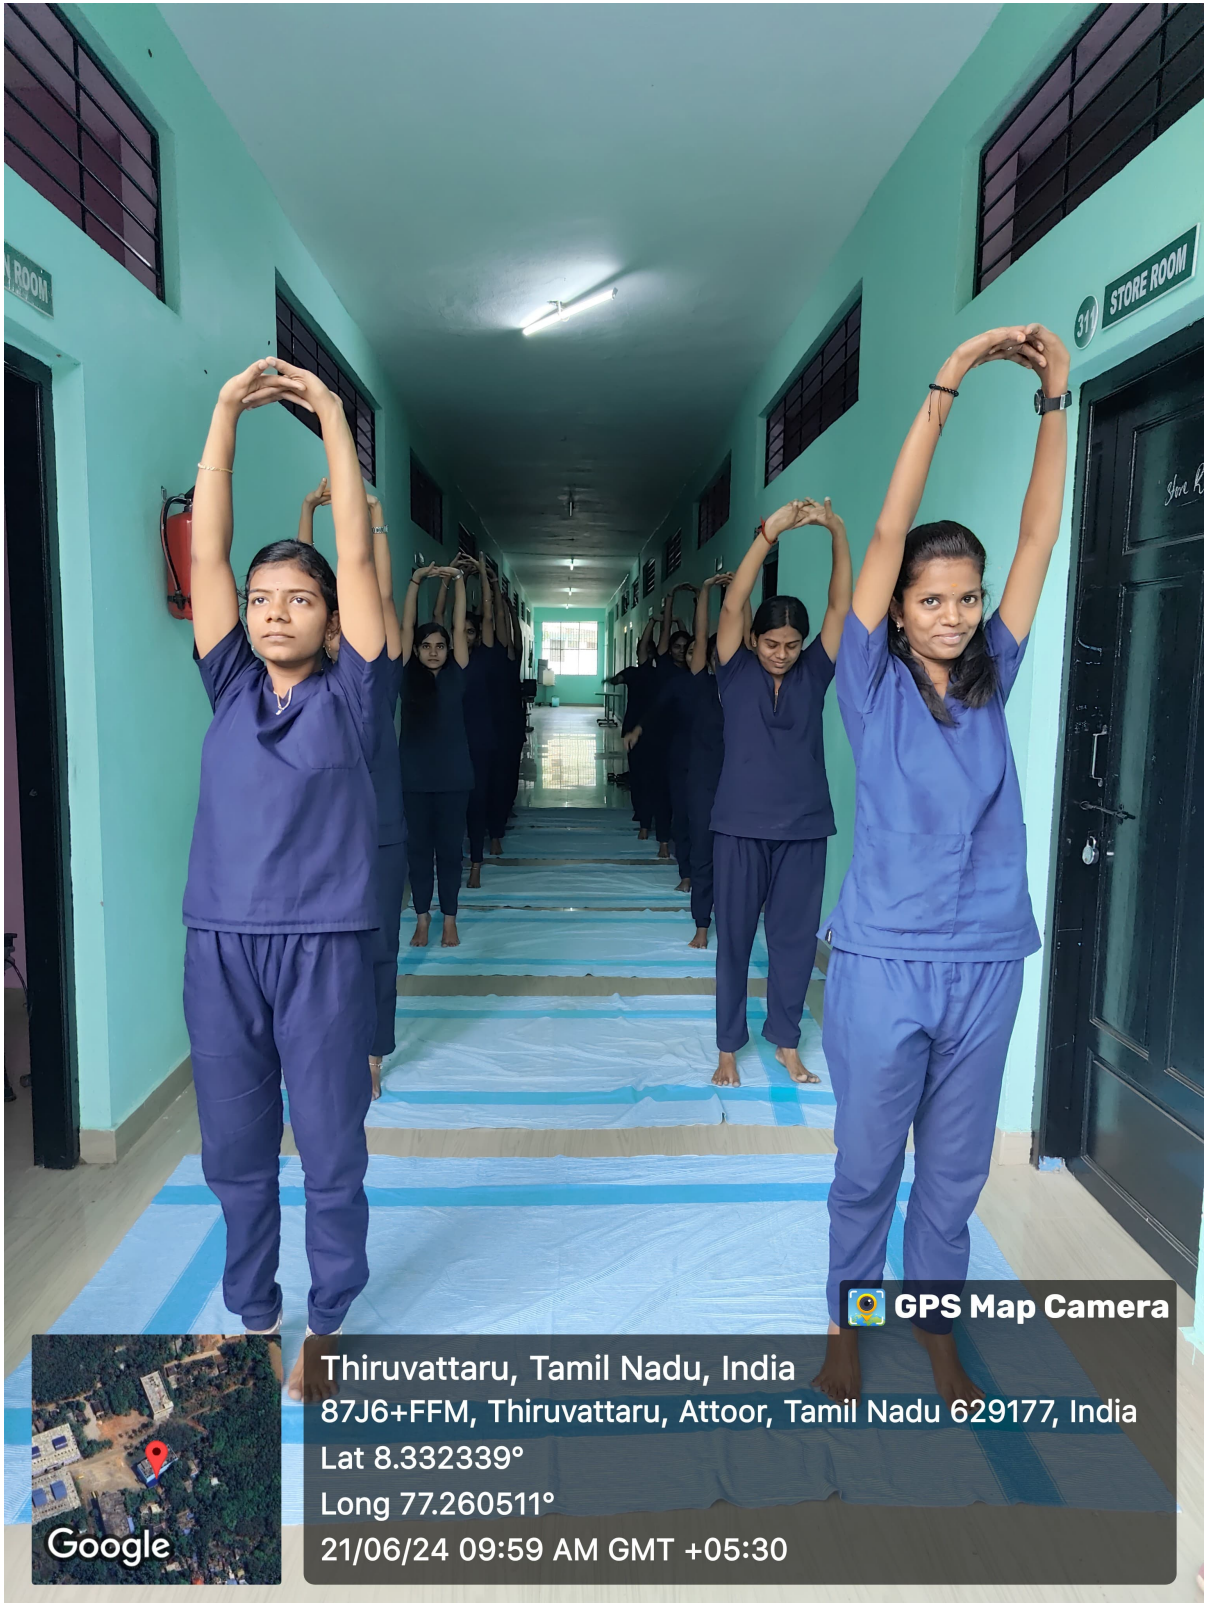

MARIA SIDDHA MEDICAL COLLEGE AND HOSPITAL

INTERNATIONAL YOGA DAY

GPS Map Camera