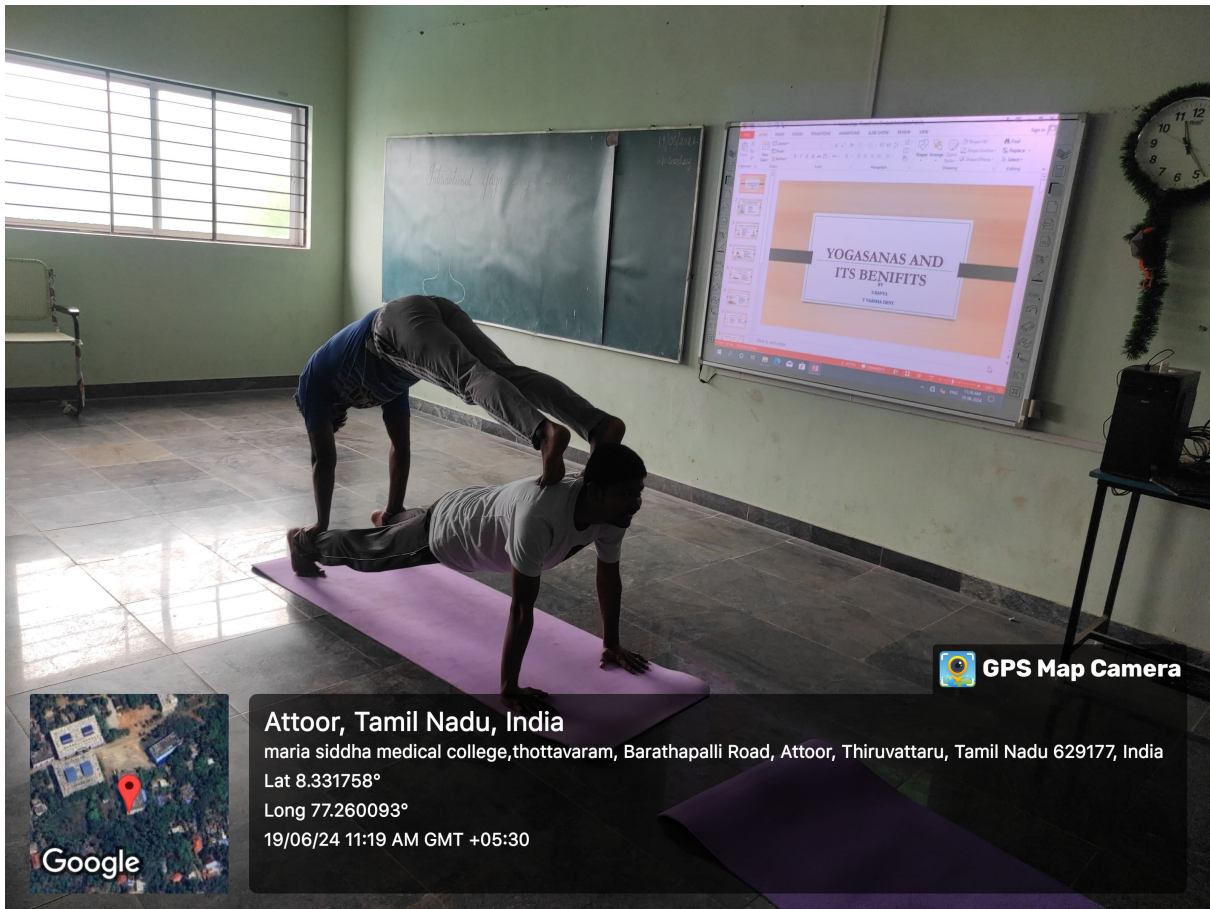

MARIA SIDDHA MEDICAL COLLEGE AND HOSPITAL

INTERNATIONAL YOGA DAY