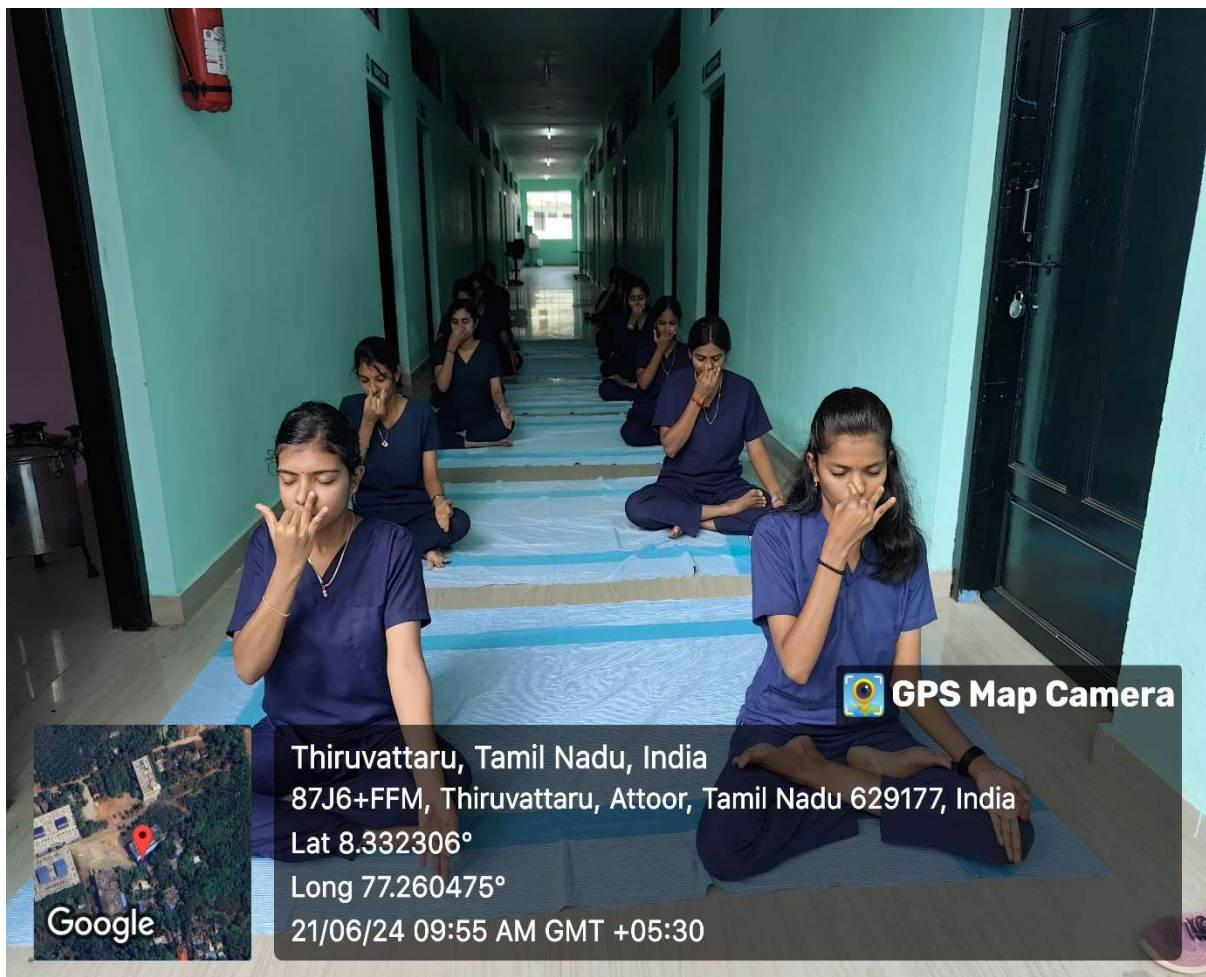

Lat 8.331758°

Long 77.260093°

20/06/24 11:57 AM GMT +05:30

 **GPS Map Camera**

MARIA SIDDHA MEDICAL COLLEGE AND HOSPITAL

INTERNATIONAL YOGA DAY

MARIA SIDDHA MEDICAL COLLEGE AND HOSPITAL

INTERNATIONAL YOGA DAY