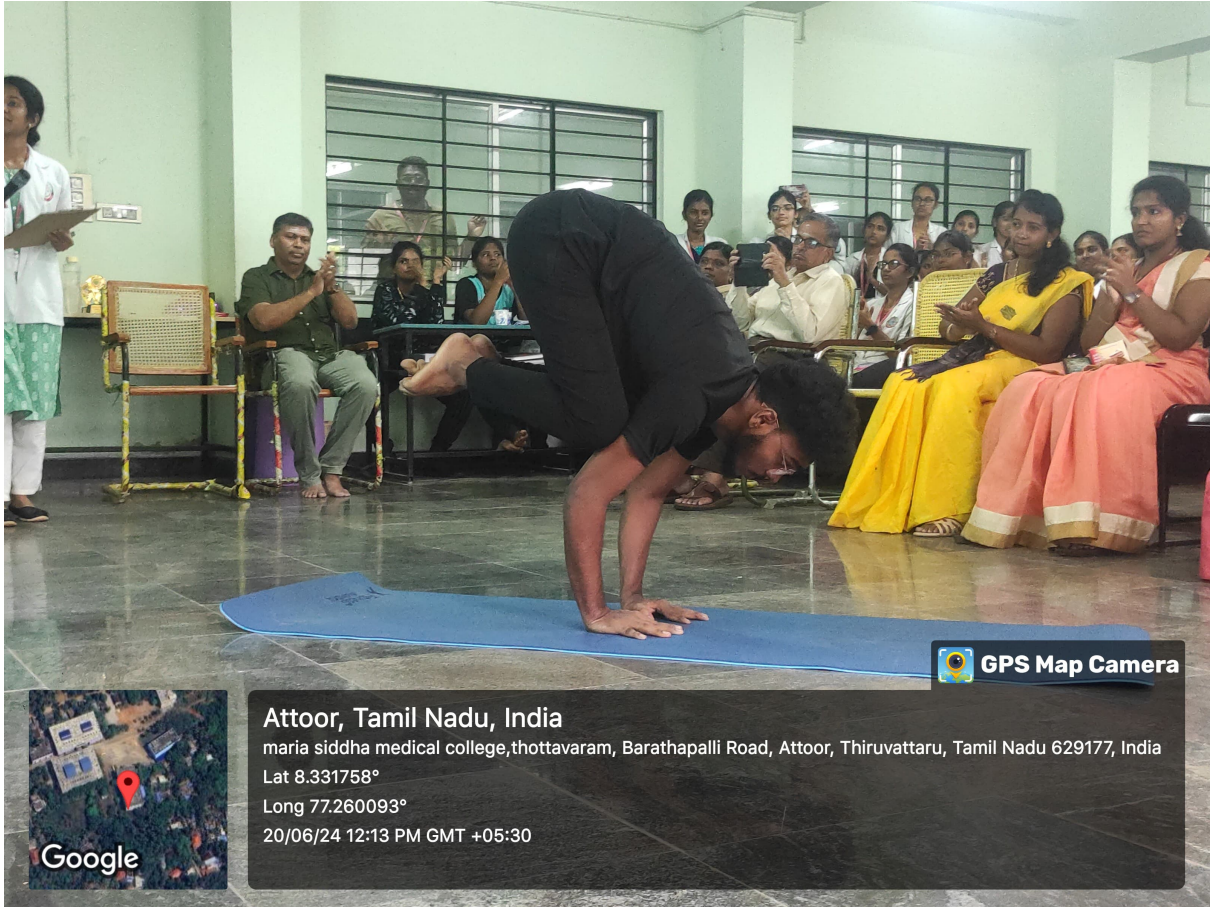

Lat 8.331758°

Long 77.260093°

20/06/24 11:30 AM GMT +05:30

 **GPS Map Camera**

MARIA SIDDHA MEDICAL COLLEGE AND HOSPITAL

INTERNATIONAL YOGA DAY

MARIA SIDDHA MEDICAL COLLEGE AND HOSPITAL

INTERNATIONAL YOGA DAY