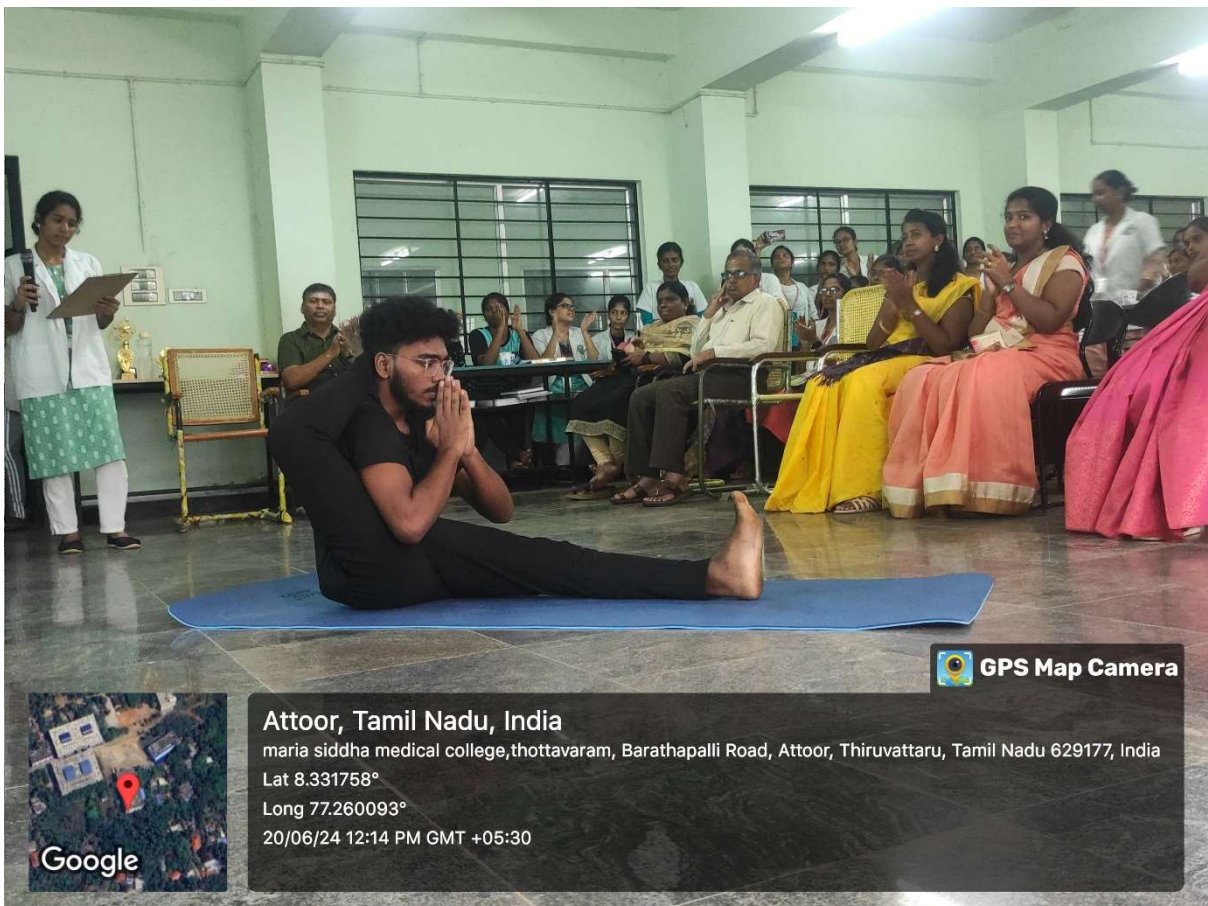

MARIA SIDDHA MEDICAL COLLEGE AND HOSPITAL

INTERNATIONAL YOGA DAY