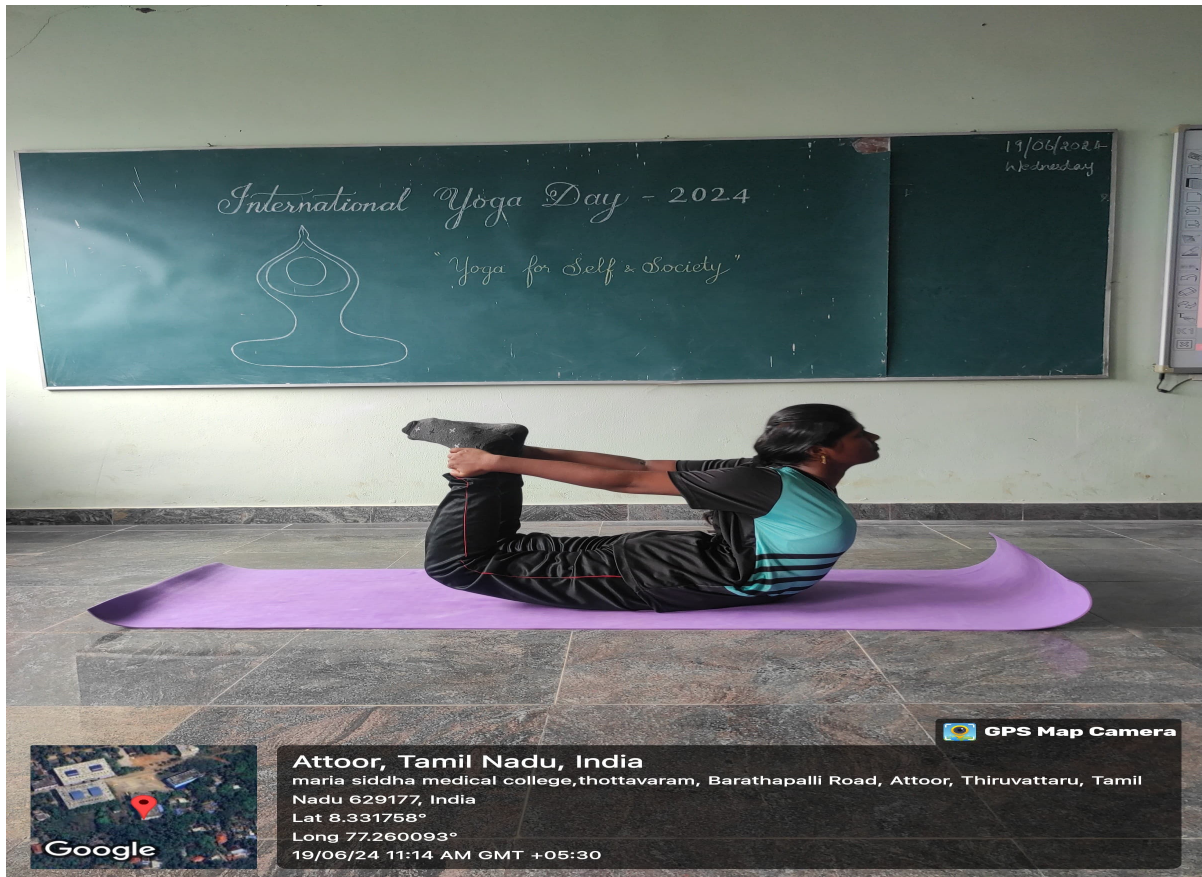

MARIA SIDDHA MEDICAL COLLEGE AND HOSPITAL

INTERNATIONAL YOGA DAY