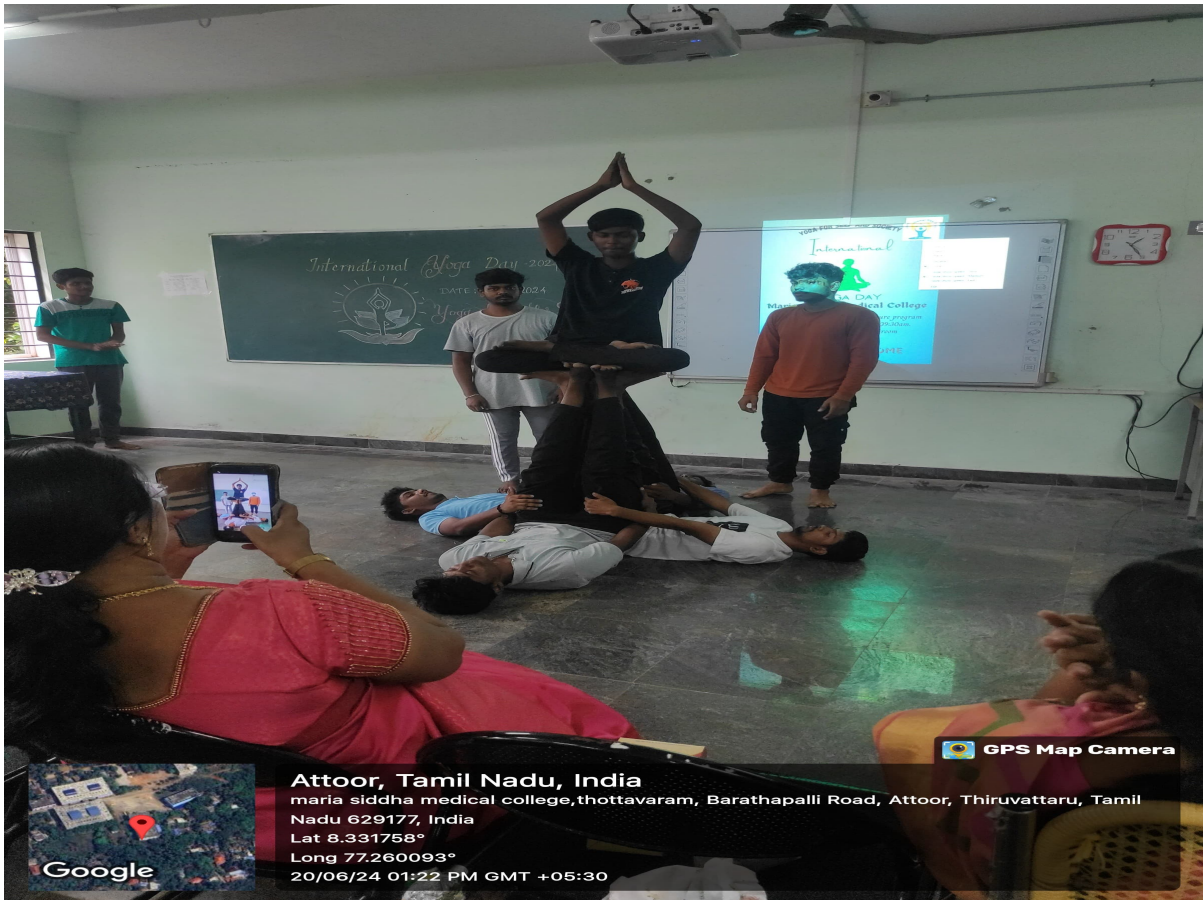

MARIA SIDDHA MEDICAL COLLEGE AND HOSPITAL

INTERNATIONAL YOGA DAY