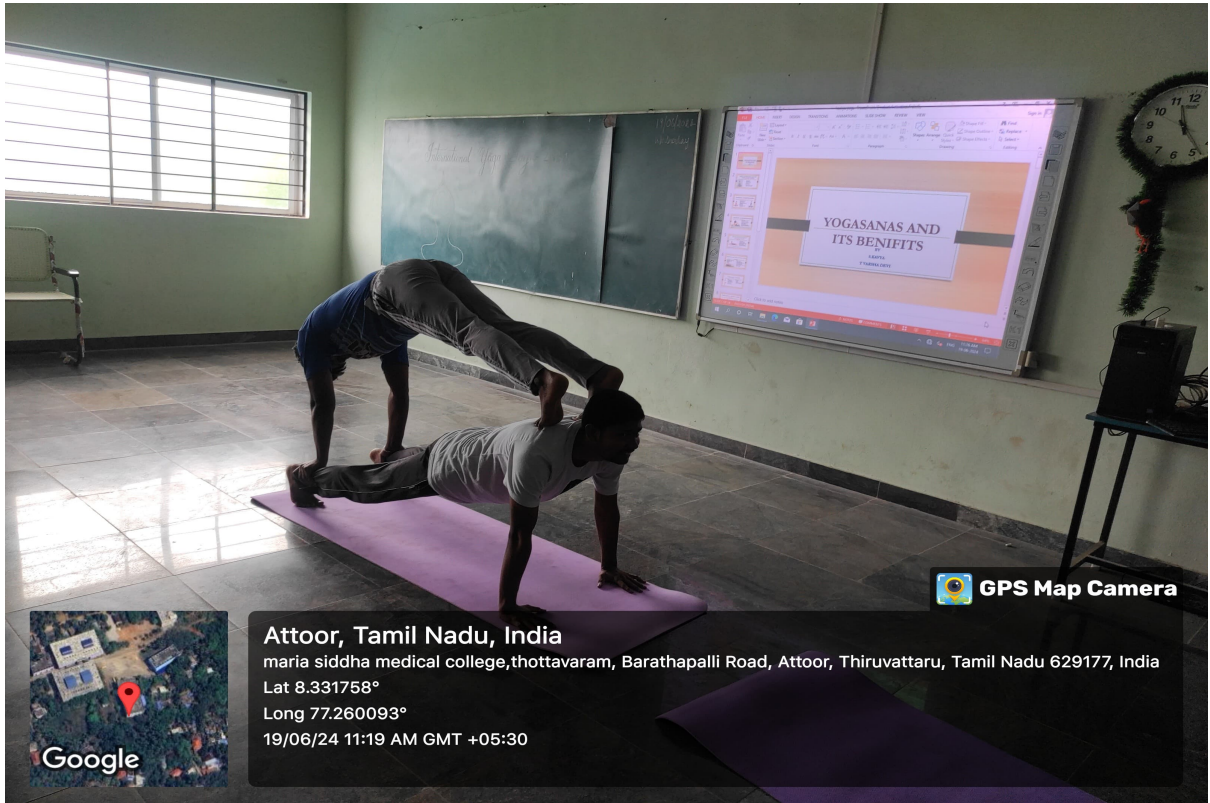

On the occasion of World Yoga Day, We Maria Siddha Medical College and Hospital 2024 organized essay writing, solo and group yoga competitions on 19th and 20th June 2024.

We invited guest speaker for **Dr. Ramasamy. (Rtd). RMO** for CME program on “Yoga for Eraippu Erumal and Cervical Spondylosis” and another speaker **Dr. Kannan, Yoga Master** who was demonstrated many yoga postures and yogasanas by school students and prizes were distributed for the winners.

The CRRI students demonstrated many yoga postures under the guidance of lecturer Dr. Abisala, M.D(Sid.) Yoga Specialist.

Our student participated in AYUSH, a celebration of World Yoga Day by CCRS on June 21 at Vivekananda Rock Memorial, Kanyakumari. Our students went for a rally on yoga awareness and self-promotion of yoga for self and to society.

GUEST SPEAKER : YOGA MASTER KANNAN

INTERNATIONAL

Yoga Day

Welcome All.....

Venue: II Professional class room

Date: 20/06/2024

Time: 9:00 AM to 1:30 PM

MARIA SIDDHA MEDICAL COLLEGE AND HOSPITAL

INTERNATIONAL YOGA DAY

MARIA SIDDHA MEDICAL COLLEGE AND HOSPITAL

INTERNATIONAL YOGA DAY

MARIA SIDDHA MEDICAL COLLEGE AND HOSPITAL

INTERNATIONAL YOGA DAY

MARIA SIDDHA MEDICAL COLLEGE AND HOSPITAL

INTERNATIONAL YOGA DAY