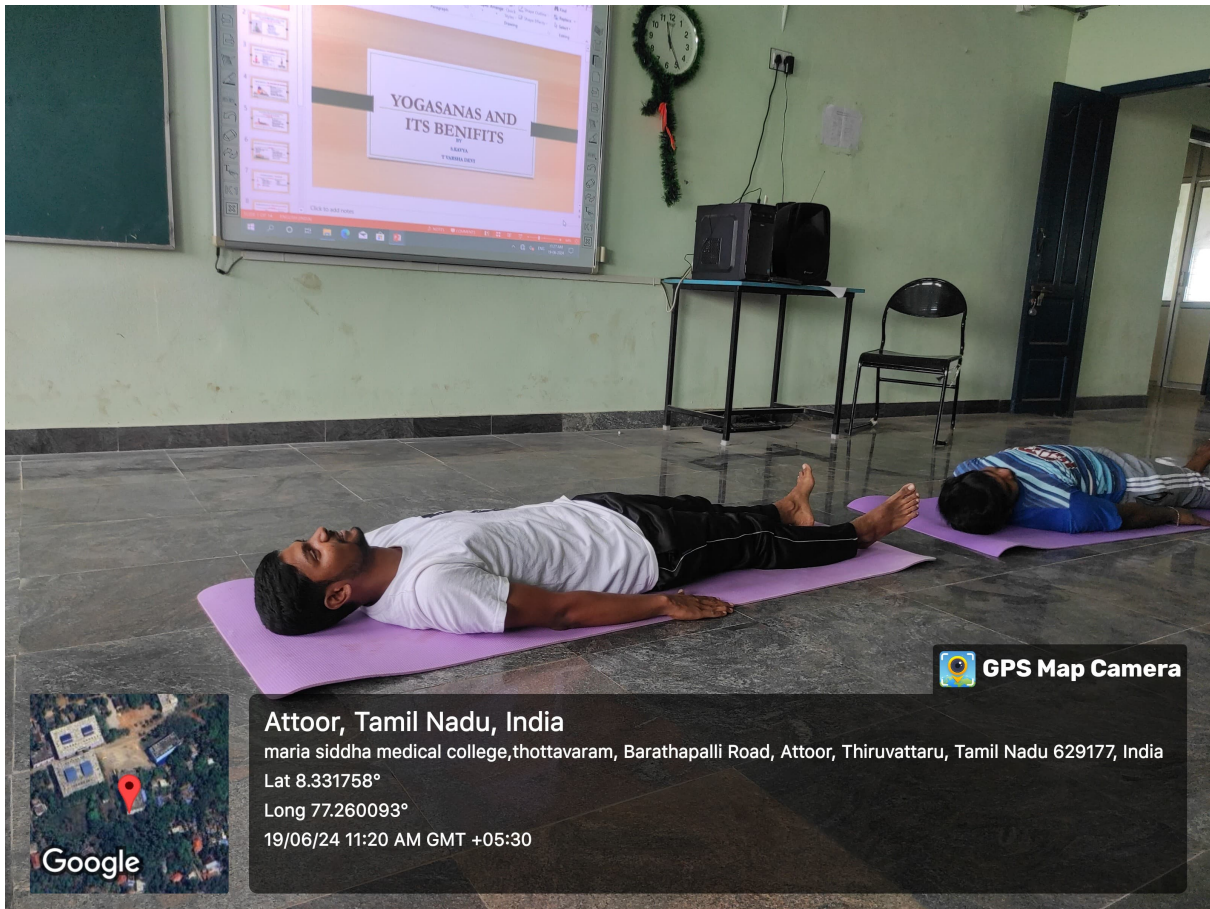

MARIA SIDDHA MEDICAL COLLEGE AND HOSPITAL

INTERNATIONAL YOGA DAY