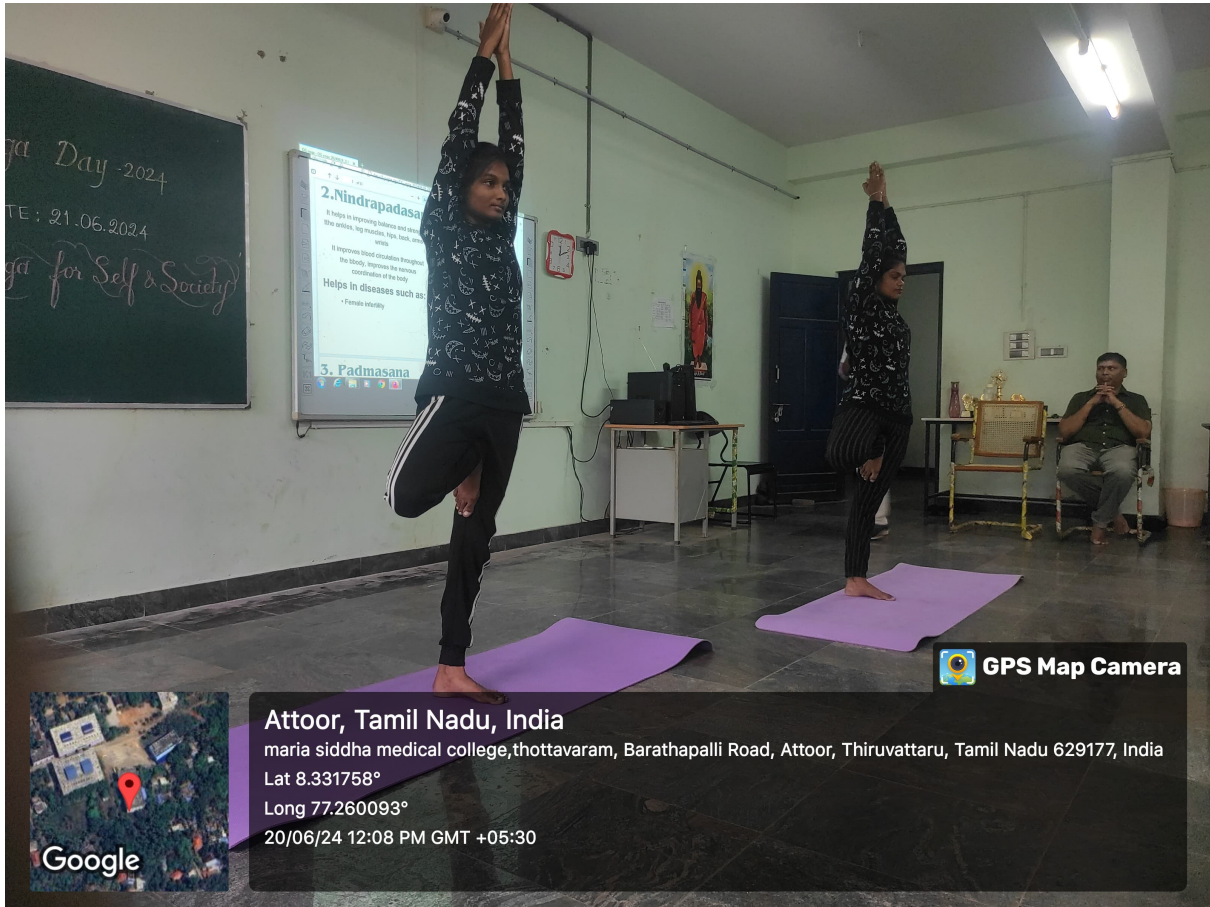

MARIA SIDDHA MEDICAL COLLEGE AND HOSPITAL

INTERNATIONAL YOGA DAY